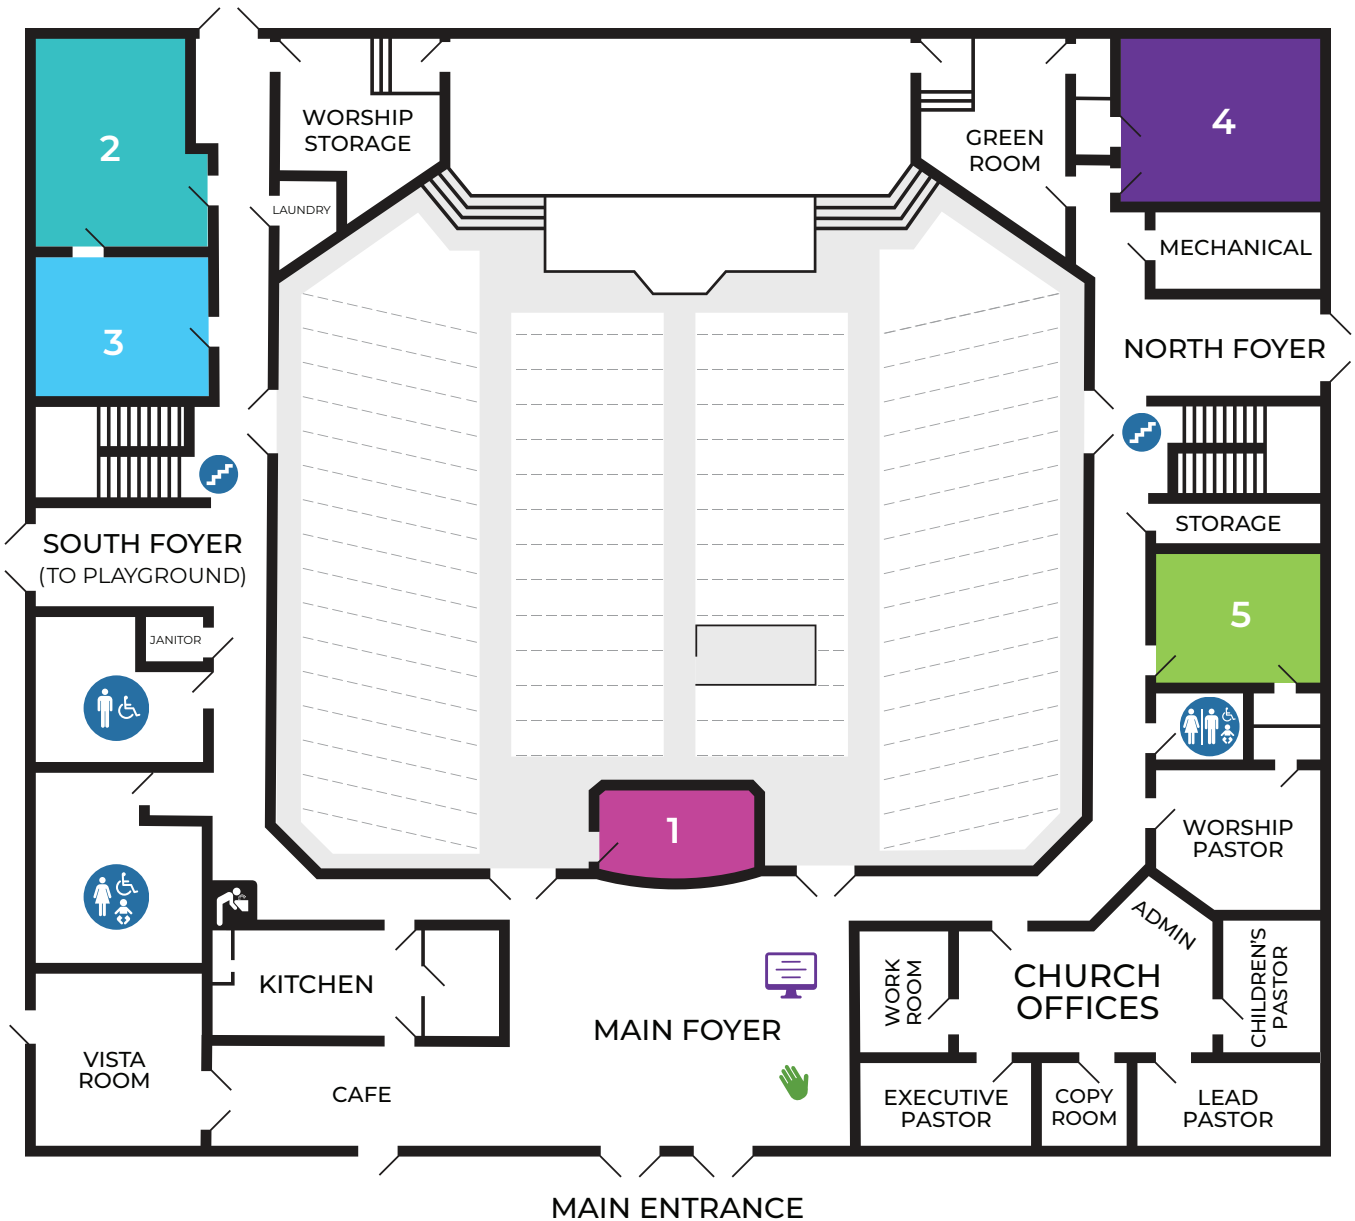

BUILDING MAP 1

FIRST FLOOR

It is our hope that all who enter these doors will experience God in a relevant and personal way. We are committed to using this building for the purpose of glorifying God and making His name known throughout the world. We're glad you're here!

LEGEND

- | | | |
|---|--|---|
|  Welcome Center |  1 Nursing Mothers Room
Baby Changing Station |  5 Adventurers
3 Year-olds |
|  Computer Check-In
For All Children |  2 Tiny Tots
12-30 months |  4 Pathfinders
4 Year-olds |
| |  3 Little Wonders
Birth-12 months | |

BUILDING MAP

SECOND FLOOR

LEGEND

- 6** Uprising Room
Grades 5-6
- 7** KidsQuest Room
Grades 1-5
- 8** Voyagers
5's and Kinders
- 9** Youth Room
Grades 7-12
- 10** Youth Cafe
Grades 7-12